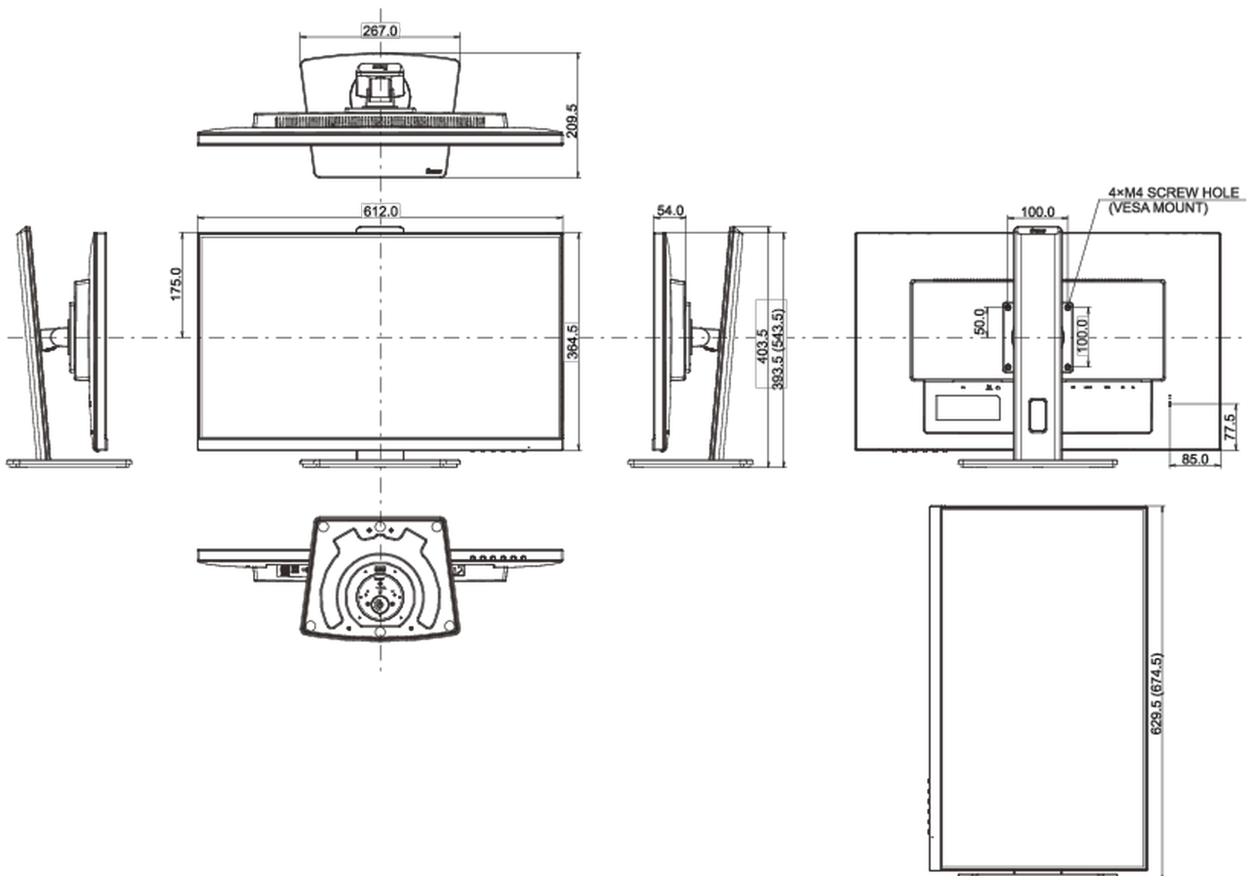

## 04 MECHANICAL

Display position adjustments	height, pivot (rotation), swivel, tilt
Height adjustment	150mm
Rotation (PIVOT function)	90°
Swivel stand	90°; 45° left; 45° right
Tilt angle	23° up; 5° down
VESA mounting	100 x 100mm
Cable management system	yes

## 08 DIMENSIONS / WEIGHT

Product dimensions W x H x D	612 x 393.5 (543.5) x 209.5mm
Box dimensions W x H x D	693 x 440 x 170mm
Weight (without box)	6.3kg
Weight (with box)	7.9kg
EAN code	4948570121304