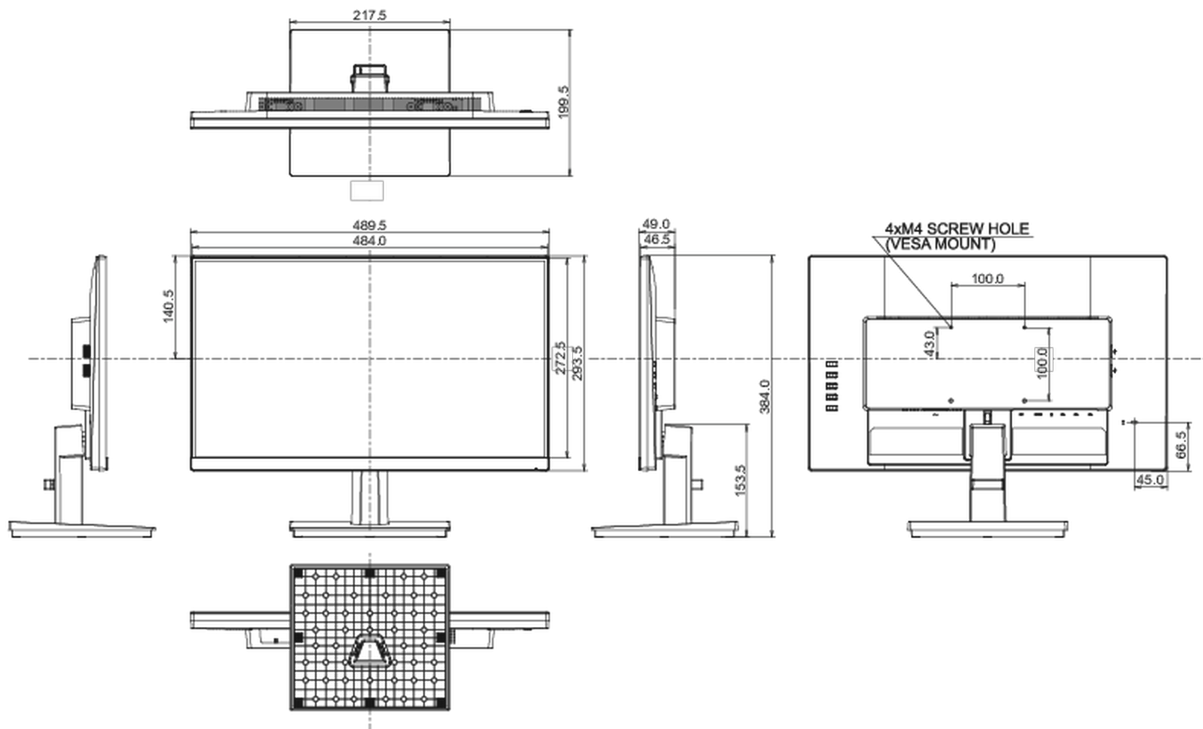

## 04 MECHANICAL

Display position adjustments	tilt
Tilt angle	21.5° up; 3.5° down
VESA mounting	100 x 100mm
Cable management system	yes

## 08 DIMENSIONS / WEIGHT

Product dimensions W x H x D 489.5 x 384 x 199.5mm

Box dimensions W x H x D 581 x 420 x 131mm

Weight (without box) 3.0kg

Weight (with box) 4.5kg

EAN code 4948570122561

All trademarks and registered trademarks acknowledged. E & O E. Specification subject to change without notice. All LCD's comply with ISO-9241-307:2008 in connection with pixel defects.