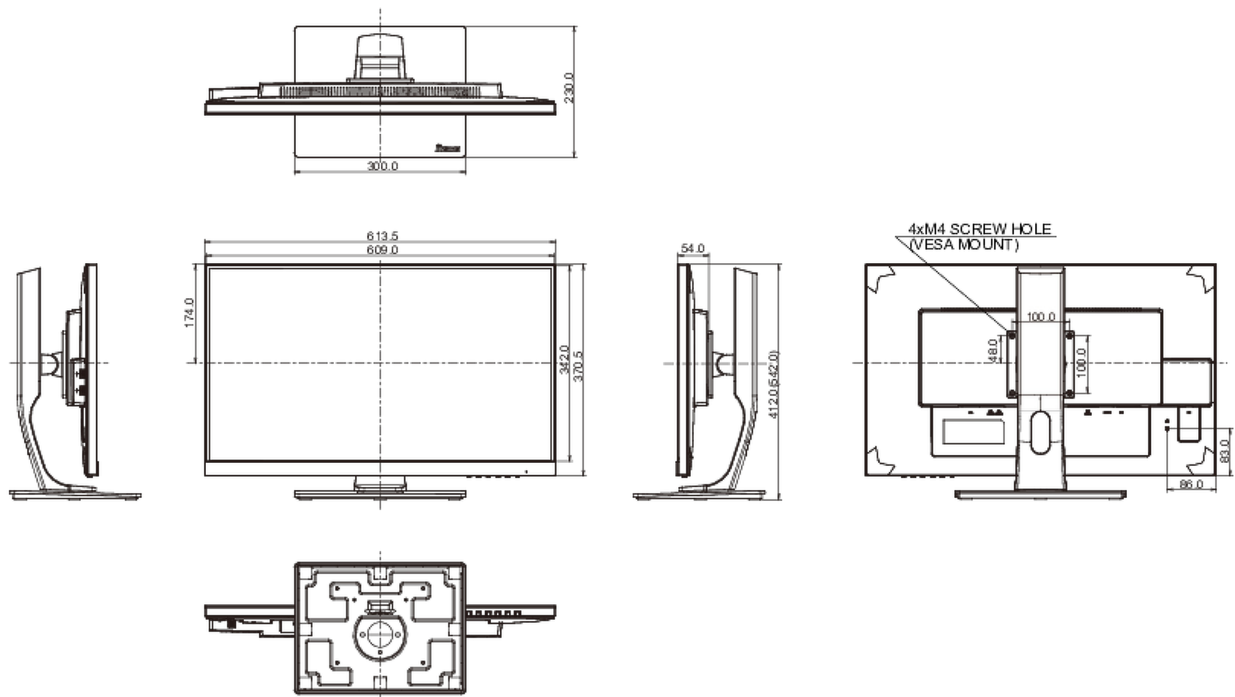

04 MECHANICAL

| | |
|------------------------------|--|
| Display position adjustments | height, pivot (rotation), swivel, tilt |
| Height adjustment | 130mm |
| Rotation (PIVOT function) | 90° |
| Swivel stand | 90°; 45° left; 45° right |
| Tilt angle | 22° up; 5° down |
| VESA mounting | 100 x 100mm |

| | |
|------------------------------|---------------------------|
| Product dimensions W x H x D | 613.5 x 412 (542) x 230mm |
| Weight (without box) | 6.6kg |
| EAN code | 4948570115389 |

10 EU ENERGY EFFICIENCY LABEL