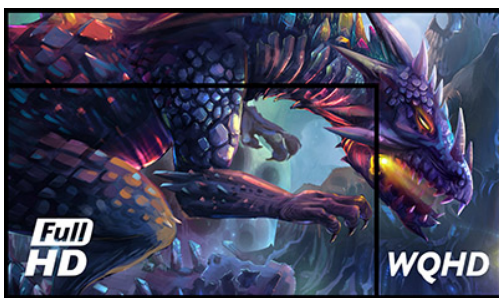

Silver Crow – enter a new dimension

The 27" G-MASTER GB2730QSU known as Silver Crow opens you to a whole new level of gaming experiences. As the 2560x1440 display offers 77% more on-screen space than a standard 1920x1080 Full HD monitor, The Silver Crow makes sure all the finest details are displayed with perfect image clarity. Nothing will skip your attention. The blue light reducer function along with the flicker free panel are the shield your eyes need to guarantee your vision remains well protected. Armed with FreeSync technology and 1ms response time the Silver Crow is ready to lead you into the toughest battles, leaving nothing to chance.

Available also with fixed stand: [G-MASTER G2730HSU-B1](#)

WQHD

With the 2560x1440 WQHD resolution offering 77% more on-screen space than a standard 1920x1080 full HD monitor, nothing skips your attention.