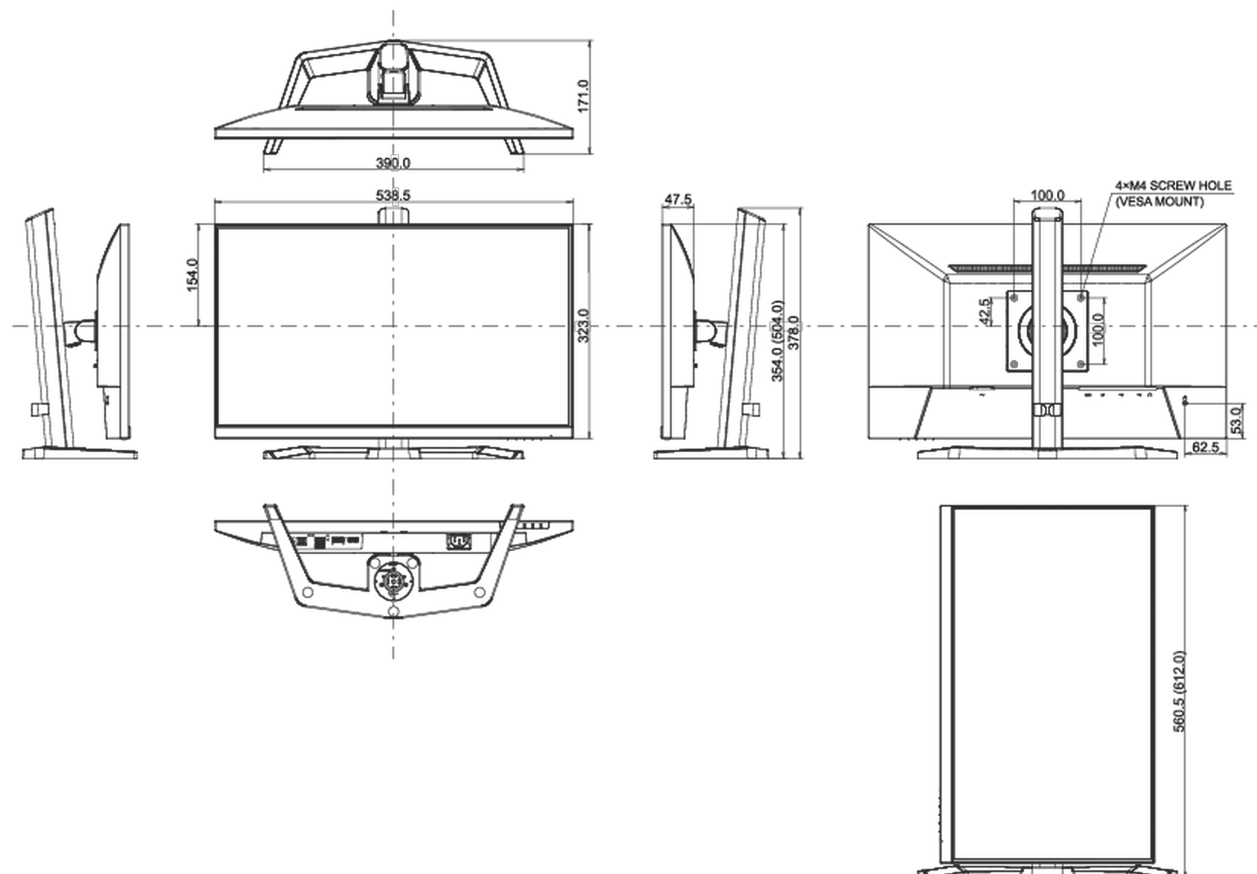

Energy efficiency class (Regulation (EU) 2017/1369)

E

REACH SVHC

above 0.1%: Lead

08 DIMENSIONS / WEIGHT

Product dimensions W x H x D

538.5 x 504 x 171mm

Box dimensions W x H x D

615 x 126 x 405mm

Weight (without box)

4.4kg

Weight (with box)

5.9kg

EAN code

4948570122745

All trademarks and registered trademarks acknowledged. E & O E. Specification subject to change without notice. All LCD's comply with ISO-9241-307:2008 in connection with pixel defects.