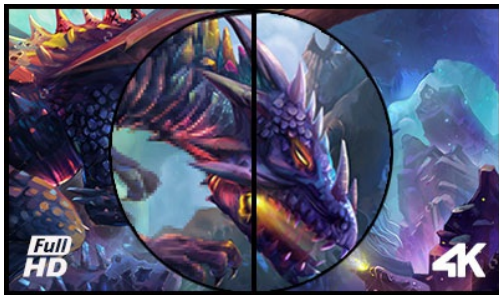

**43" 4K gaming monitor guaranteeing superb image quality**

Packed into a superb VA matrix, the 8.3 million pixels (3840 x 2160) make the G-Master G4380UHSU an ideal screen for PC gamers looking to upgrade to 4K. Featuring 0.4ms MPRT response time and supporting 144Hz over DisplayPort, the monitor allows you to make split second decisions and forget about ghosting effects or smearing issues.

Black Tuner function delivers greater viewing performance in shadowed areas and with FreeSync Premium on board, you can be sure your favourite games will from now on look incredibly crisp and realistic.

4K

UHD resolution (3840x2160), better known as 4K, offers a gigantic viewable area with 4 times more information and work space than a Full HD screen. Due to the high DPI (dots per inch), it displays an incredibly sharp and crisp image.

## 01 DISPLAY CHARACTERISTICS

Diagonal	42.5", 108cm
Panel	VA matrix, haze 2%
Native resolution	3840 x 2160 @144Hz (8.3 megapixel 4K UHD, DisplayPort)
Aspect ratio	16:9
Panel brightness	550 cd/m <sup>2</sup>
Static contrast	4000:1
Advanced contrast	80M:1
Response time (MPRT)	0.4ms
Viewing zone	horizontal/vertical: 178°/178°, right/left: 89°/89°, up/down: 89°/89°
Colour support	1.07B 10bit (8bit + Hi-FRC)
Horizontal Sync	30 - 135kHz
Viewable area W x H	941.18 x 529.42mm, 37.1 x 20.8"
Pixel pitch	0.245mm
Colour	matte, black