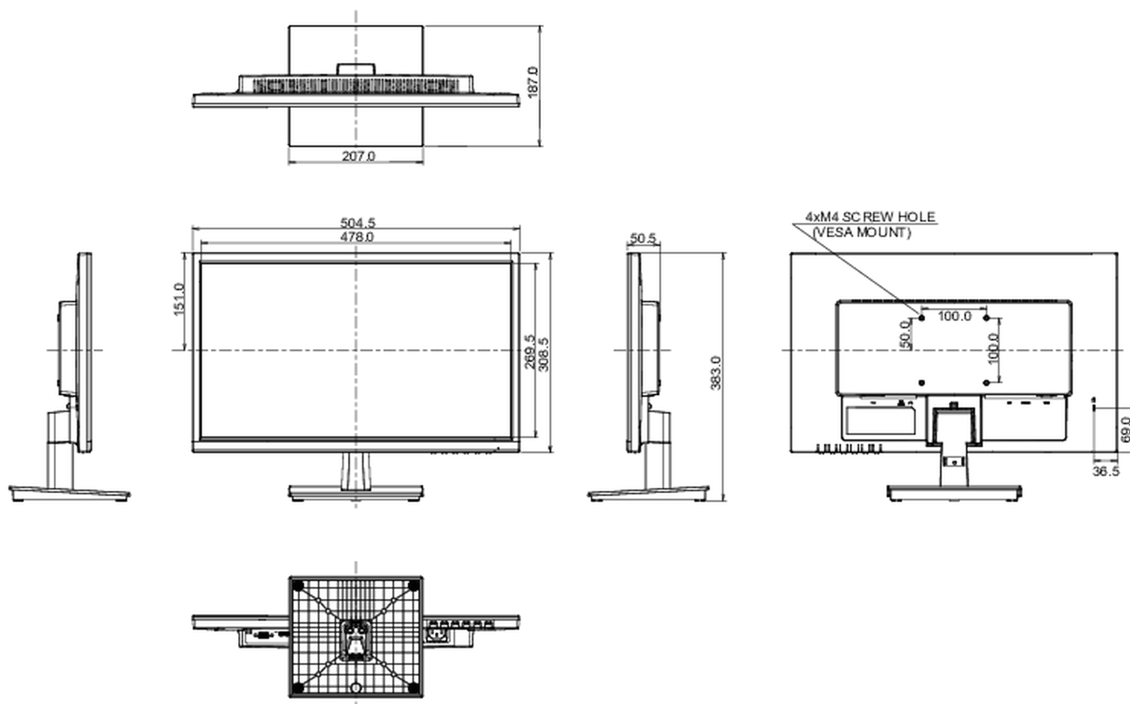

Cables

power, HDMI

Other

quick start guide, safety guide, Cable management system

06 POWER MANAGEMENT

Power supply unit

internal

Power supply

AC 100 - 240V, 50/60Hz

Power usage

16W typical, 0.5W stand by, 0.5W off mode

07 SUSTAINABILITY

Regulations

CB, CE, TÜV-Bauart, EAC, VCCI-B, RoHS support, ErP, WEEE, REACH

Energy efficiency class

A+

Other

REACH SVHC above 0.1%: Lead

08 DIMENSIONS / WEIGHT

Product dimensions W x H x D

504.5 x 383 x 187mm

Box dimensions W x H x D

633 x 139 x 420mm

Weight (without box)

3.1kg

Weight (with box)

4.2kg

EAN code

4948570117819

09 EU ENERGY EFFICIENCY LABEL

Manufacturer

iiyama

Model

G-Master G2230HS-B1