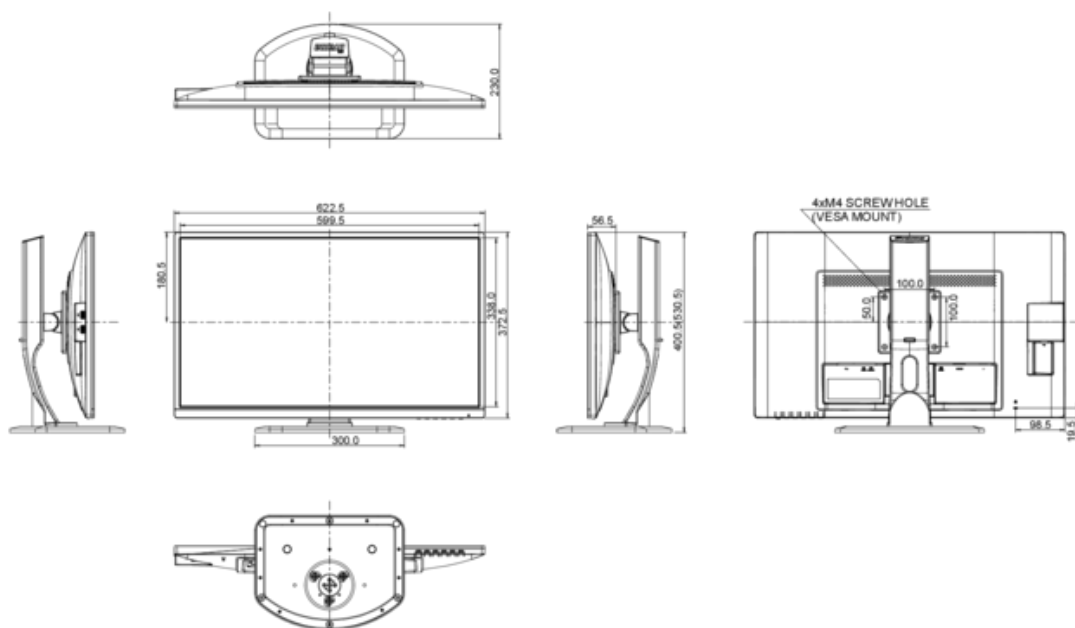

1. DISPLAY CHARACTERISTICS

DIAGONAL	27"; 68.5cm
PANEL	TN LED-Backlit
DISPLAY AREA H X W	335.7 x 596.7 mm; 13.2" x 23.5"
RESPONSE TIME	1 ms
CONTRAST	1000 : 1 typical
CONTRAST	12 000 000 : 1 ACR
BRIGHTNESS	350 cd/m ² typical
VIEWING ZONE	horizontal/vertical: 170° / 160°; right/left: 85° / 85°; up/down: 80° / 80°
DISPLAY COLOUR	16.7 million million
PIXEL PITCH H X V	0.233 x 0.233 mm
NATIVE RESOLUTION	2560 x 1440 (3.7 megapixel)
HORIZONTAL SYNC	30 - 90 KHz
VERTICAL SYNC	50 - 75 Hz
SYNCHRONIZATION	Separate sync
ASPECT RATIO	16 : 9

SWIVEL STAND	90°; 45° left; 45° right
TILT ANGLE	22° up; 5° down
VESA MOUNTING	100 x 100 mm
COLOUR	Black

4. ACCESSORIES

DRIVER	Windows 95 / 98 / 2000 / ME / XP / Vista/ 7 / 8/ 10
INCLUDED ACCESSORIES	power cable, DVI-D cable, DisplayPort cable, Audio cable, USB cable, stand, quick start guide, safety guide

DIMENSIONS W X H X D	622.5 x 400.5 (530.5) x 230 mm
WEIGHT	6.1 kg

connection with pixel defects.

© IIYAMA CORPORATION (). ALL RIGHTS RESERVED.