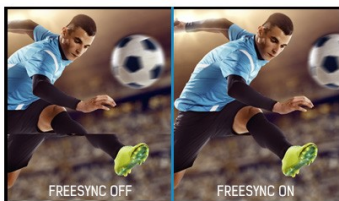

High-end 27" QHD monitor supporting FreeSync™ technology and 1ms response time

The ProLite B2783QSU is an excellent 27" QHD LED-backlit monitor bringing the world of Business and Gaming together. The monitor offers accurate and consistent colour reproduction with wide viewing angles and a sharp high resolution 2560x1440 panel. Its ergonomic stand offers 13cm height adjustment with pivot and swivel, making this screen suitable for a wide range of applications and environments where workplace flexibility and ergonomics are key factors. This monitor supports FreeSync™ technology, offering gamers the chance to experience fluid and fracture free gaming. Triple input (DVI/HDMI/DisplayPort) and a USB HUB ensure compatibility with your desktop PC or Notebook.

Freesync™ TECHNOLOGY

BLUE LIGHT REDUCER

As we all know looking at a monitor screen for several hours per day, especially from a closer distance, causes eye fatigue. This effect is much stronger with computer screens than with TV equipment. One of the factors responsible for this phenomenon is the blue light emitted by the screen. Therefore reducing the amount of blue light ultimately allows our eyes to feel less tired while working long hours with a computer screen. We achieved it by adjusting the monitor's brightness and color temperature through a new feature called "Blue light reduction" easily accessible through the monitor's OSD menu.