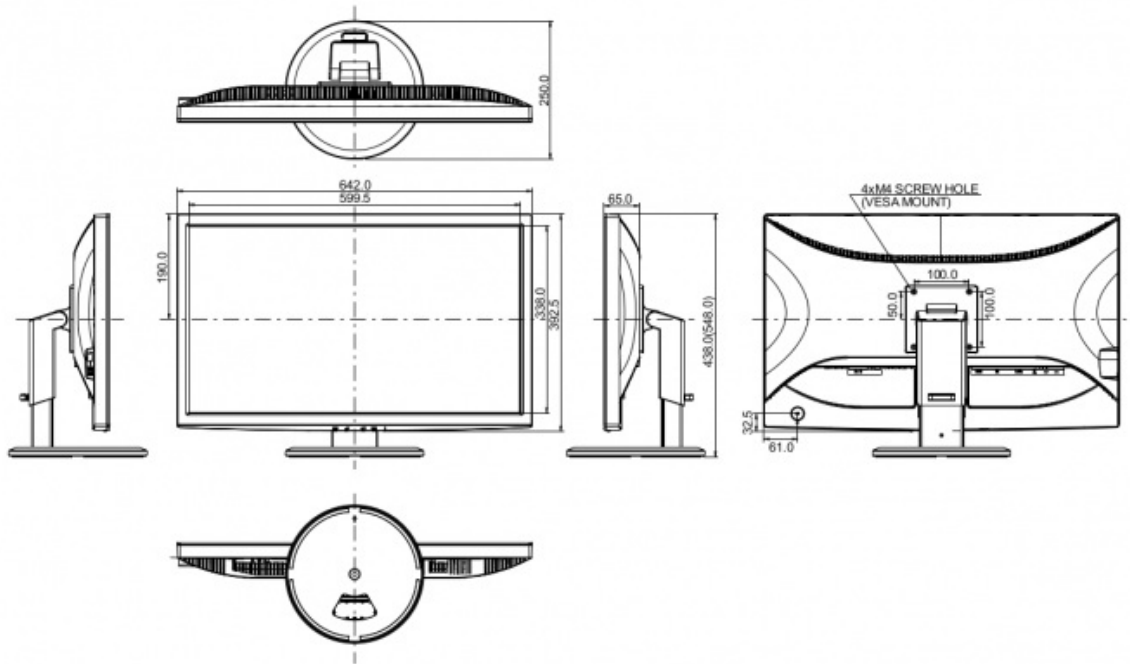

HEIGHT ADJUSTMENT	110 mm
ROTATION (PIVOT FUNCTION)	90°
SWIVEL STAND	340°; 170° left; 170° right
TILT ANGLE	22° up; 4° down
VESA MOUNTING	100 x 100 mm
COLOUR	White

4. ACCESSORIES

DRIVER	Windows 95 / 98 / 2000 / ME / XP / Vista / 7
INCLUDED ACCESSORIES	power cable, DVI-D cable, audio cable, USB cable, stand, screw (x2), quick start guide, safety guide

ENERGY EFFICIENCY CLASS	B
ON MODE POWER CONSUMPTION	31.3W
ANNUAL ENERGY CONSUMPTION	46 kWh/annum*
VISIBLE SCREEN DIAGONAL	69 cm; 27"; (27" segment)

This is information under Regulation (EU) No 1062/2010.

8. DIMENSIONS & WEIGHT

DIMENSIONS W X H X D	642 x 438 (548) x 250 mm
WEIGHT	8 kg

All trademarks and registered trademarks acknowledged. E & O E. Specification subject to change without notice. All LCD's comply with ISO-9241-307:2008 in connection with pixel defects.