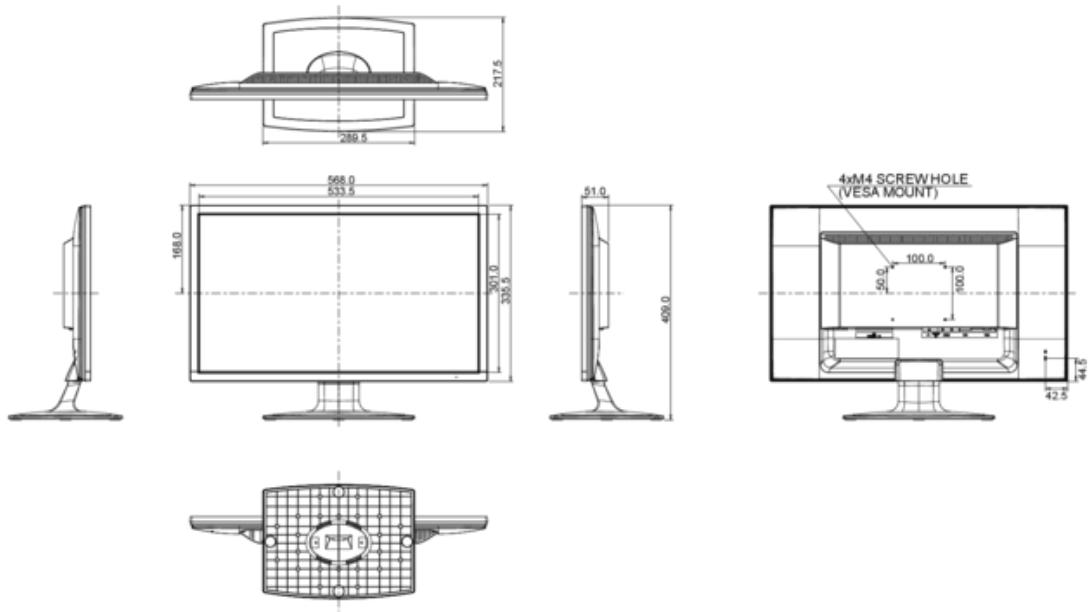

**Based on the power consumption of the television operating 4 hours per day for 365 days. The actual energy consumption will depend on how the television is used.*

7. DIMENSIONS & WEIGHT

DIMENSIONS W X H X D	568 x 409 x 217.5 mm
WEIGHT	3.5 kg