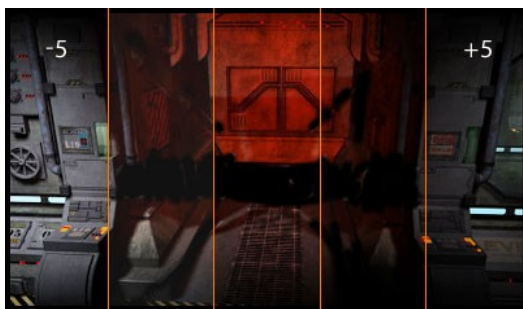

Black Hawk – no evil shall pass

The 24" G-MASTER GE2488HS known as Black Hawk is the perfect companion at your side. Hard-bitten and trust-worthy, it will make your enemies shiver. Famous for being a very capable hunter with extremely good vision the Black Hawk, armed with FreeSync Technology, eliminates your enemies with a stunning 1 ms response time. And if darkness falls across the land, the Black Tuner function allows you to adjust brightness in the dark shades enhancing detail in shadowed areas making sure no foes remain unseen. So login to the world of games, put on your headset and immerse yourself in your favourite game displayed in beautiful clarity.

BLACK TUNER

The users can adjust the brightness and the dark shades with the Black Tuner, giving greater viewing performance in shadowed areas and helping to spot the enemy earlier.

Freesync™ TECHNOLOGY

1. DISPLAY CHARACTERISTICS

DIAGONAL	24"; 61cm
ASPECT RATIO	16 : 9
PANEL	TN LED, matte finish
NATIVE RESOLUTION	Full HD 1080p, 1920 x 1080 (2.1 megapixel)
BRIGHTNESS	250 cd/m ² typical
CONTRAST	1000 : 1 typical
CONTRAST	12 000 000 : 1 ACR
RESPONSE TIME	1 ms
VIEWING ZONE	horizontal/vertical: 170°/ 160° ; right/left: 85°/ 85° ; up/down: 80°/ 80°
DISPLAY COLOUR	16.7 million
BLUE LIGHT REDUCER	yes
FLICKER FREE LED	yes
DISPLAY AREA H X W	298.9 x 531.4 mm; 11.8" x 20.9"
PIXEL PITCH H X V	0.277 x 0.277 mm
HORIZONTAL SYNC	30 - 80 KHz
VERTICAL SYNC	55 - 75 Hz
SYNCHRONIZATION	Separate Sync