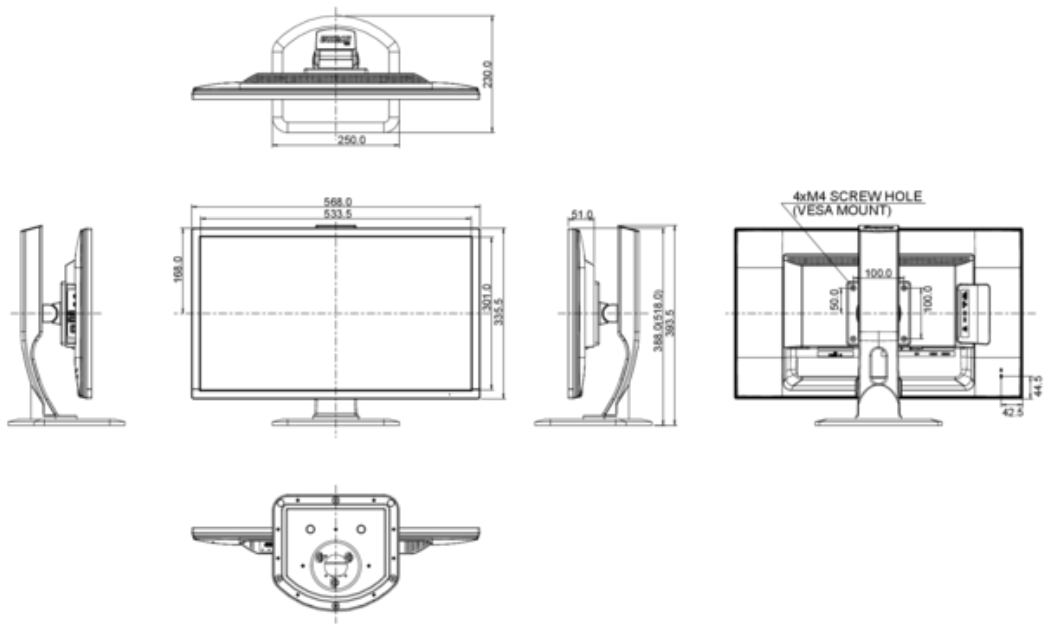

HEIGHT ADJUSTABLE STAND	Yes
HEIGHT ADJUSTMENT	130 mm
ROTATION (PIVOT FUNCTION)	90°
SWIVEL STAND	90°; 45° left; 45° right
TILT ANGLE	22° up; 5° down
VESA MOUNTING	100 x 100 mm
COLOUR	Black

4. ACCESSORIES

6. EU ENERGY EFFICIENCY LABEL

ENERGY EFFICIENCY CLASS	B
ON MODE POWER CONSUMPTION	35.3W
ANNUAL ENERGY CONSUMPTION	52 kWh/annum*
VISIBLE SCREEN DIAGONAL	61 cm; 24"; (24" segment)

This is information under Regulation (EU) No 1062/2010.

**Based on the power consumption of the television operating 4 hours per day for 365 days. The actual energy consumption will depend on how the television is used.*

7. DIMENSIONS & WEIGHT

DIMENSIONS W X H X D	568 x 388 (518) x 230 mm
WEIGHT	5.6 kg