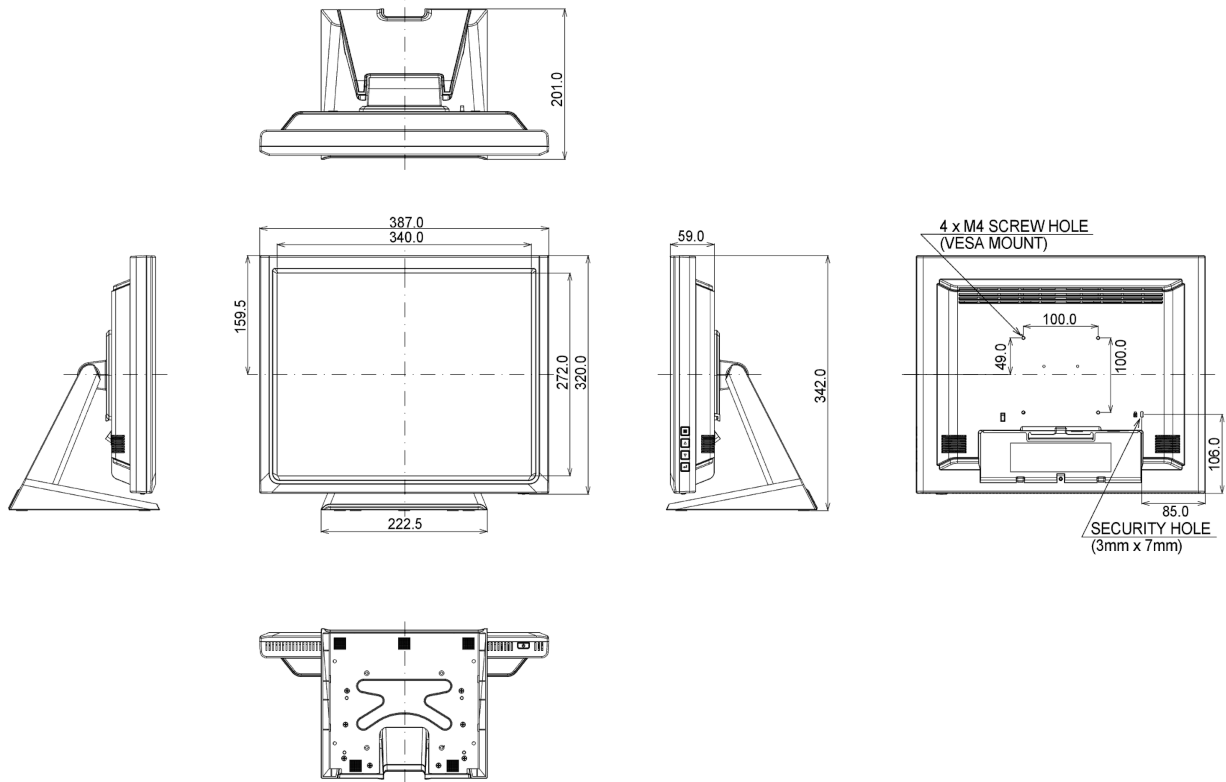

09 SUSTAINABILITY

Regulations CB, CE, TÜV-Bauart, GOST, VCCI

Energy efficiency class A

Other REACH SVHC above 0.1%: Lead

10 DIMENSIONS / WEIGHT

Product dimensions W x H x D 387 x 342 x 201mm

Weight (without box) 5.8kg

EAN code 4948570116034

11 EU ENERGY EFFICIENCY LABEL

Manufacturer	iiyama
Model	ProLite T1731SAW-B5
Visible screen diagonal	43cm; 17"; (17" segment)
Power in Standby	3W stand by
Power in OFF Mode	3W off mode
Resolution	1280 x 1024