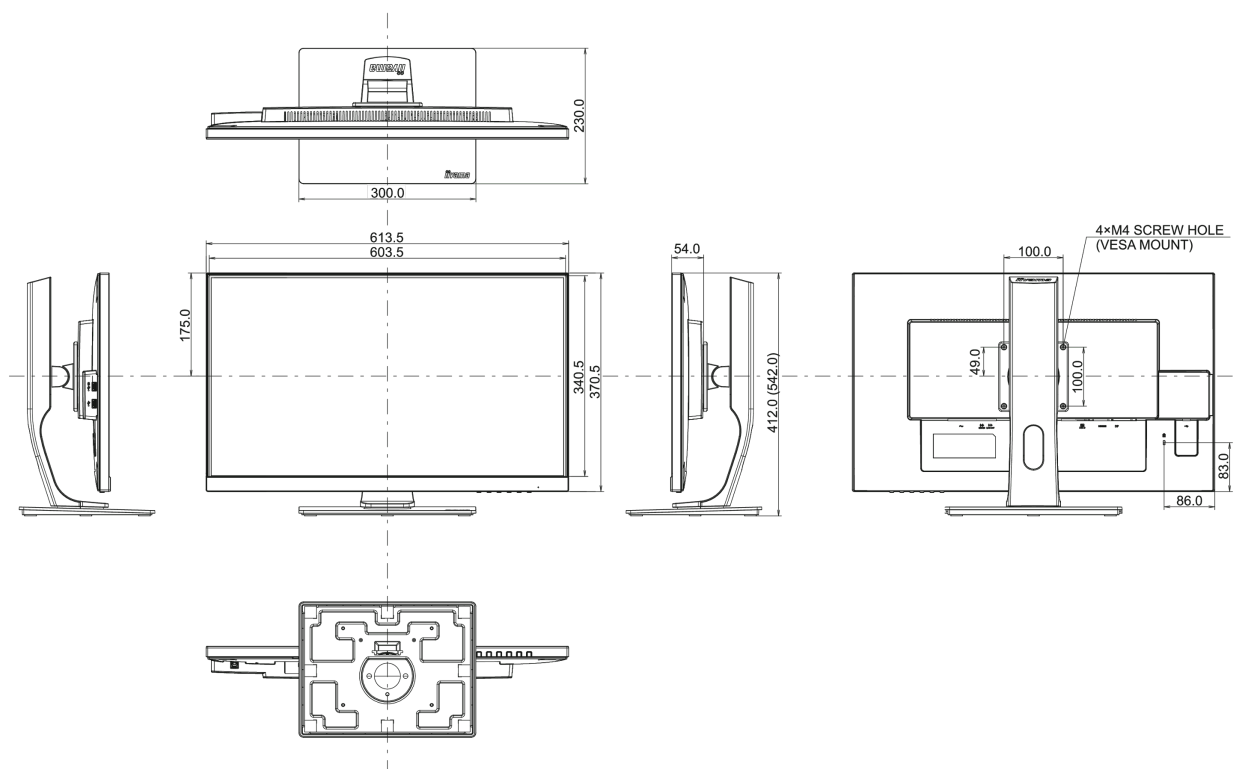

04 MECHANICAL

Display position adjustments	height, pivot (rotation), swivel, tilt
Height adjustment	130mm
Rotation (PIVOT function)	90°
Swivel stand	90°; ° left; 45° right
Tilt angle	22° up; 5° down

VESA mounting	100 x 100mm
Operation temperature range	5°C - 35°C

05 ACCESSORIES INCLUDED

Cables	power, USB, HDMI, DP
Other	quick start guide, safety guide

06 POWER MANAGEMENT

Power supply unit	internal
Power supply	AC 100 - 240V, 50/60Hz
Power usage	35W typical, 0.5W stand by, 0.5W off mode

07 SUSTAINABILITY

Regulations	TCO, CE, TÜV-GS, EAC, PSE, RoHS support, ErP, WEEE, VCCI, REACH
Energy efficiency class	B
Other	REACH SVHC above 0.1%: Lead

08 DIMENSIONS / WEIGHT

Product dimensions W x H x D	613.5 x 412 (542) x 230mm
Box dimensions W x H x D	745 x 455 x 207mm
Weight (without box)	7.2kg
EAN code	4948570116638