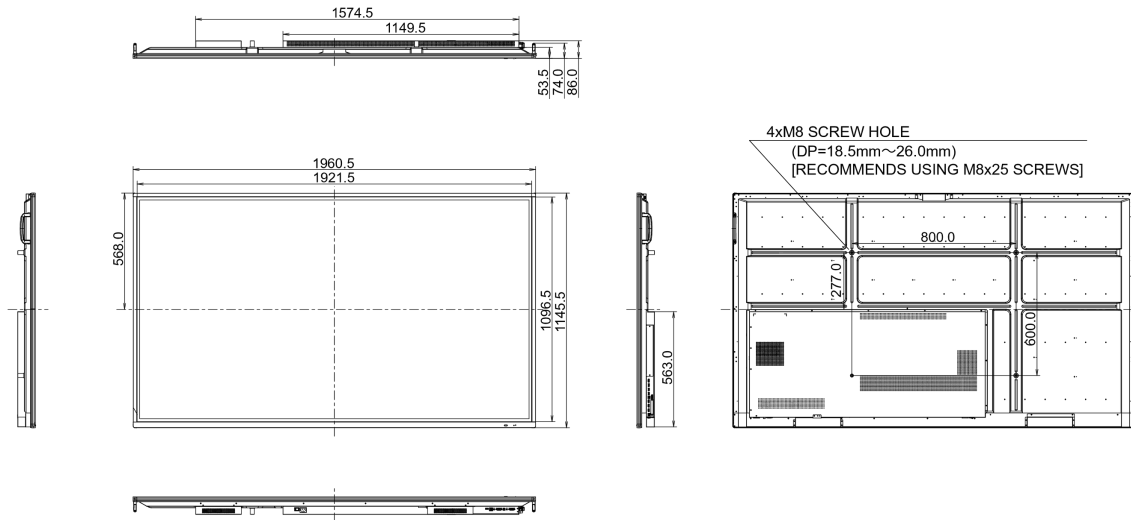

09 SUSTAINABILITY

Regulations	CB, CE, TÜV-Bauart, RoHS support, ErP, WEEE, CU, REACH
Energy efficiency class	C
Other	REACH SVHC above 0.1%: Lead

10 DIMENSIONS / WEIGHT

Product dimensions W x H x D	1961 x 1145 x 86mm
Box dimensions W x H x D	2123 x 1345 x 280mm
Weight (without box)	68.4kg
Weight (with box)	91kg
EAN code	4948570117031