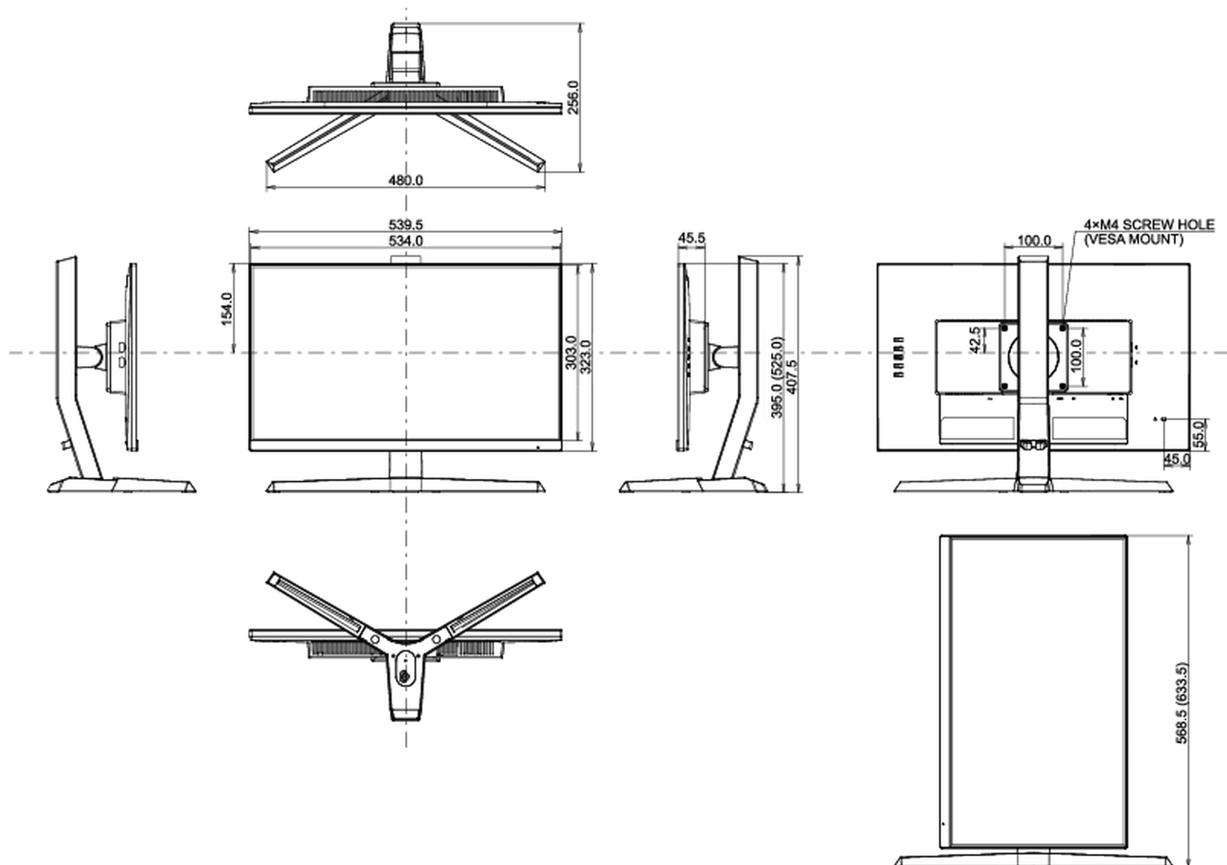

04 MECHANICAL

| | |
|------------------------------|---|
| Display position adjustments | height, tilt, pivot (rotation both sides) |
| Height adjustment | 130mm |
| Rotation (PIVOT function) | 90° |
| Tilt angle | 18° up; 3° down |
| VESA mounting | 100 x 100mm |
| Cable management system | yes |

08 DIMENSIONS / WEIGHT

| | |
|------------------------------|--------------------------|
| Product dimensions W x H x D | 539.5 x 395(525) x 256mm |
| Box dimensions W x H x D | 697 x 413 x 198mm |
| Weight (without box) | 4.4kg |
| Weight (with box) | 6.4kg |
| EAN code | 4948570117734 |