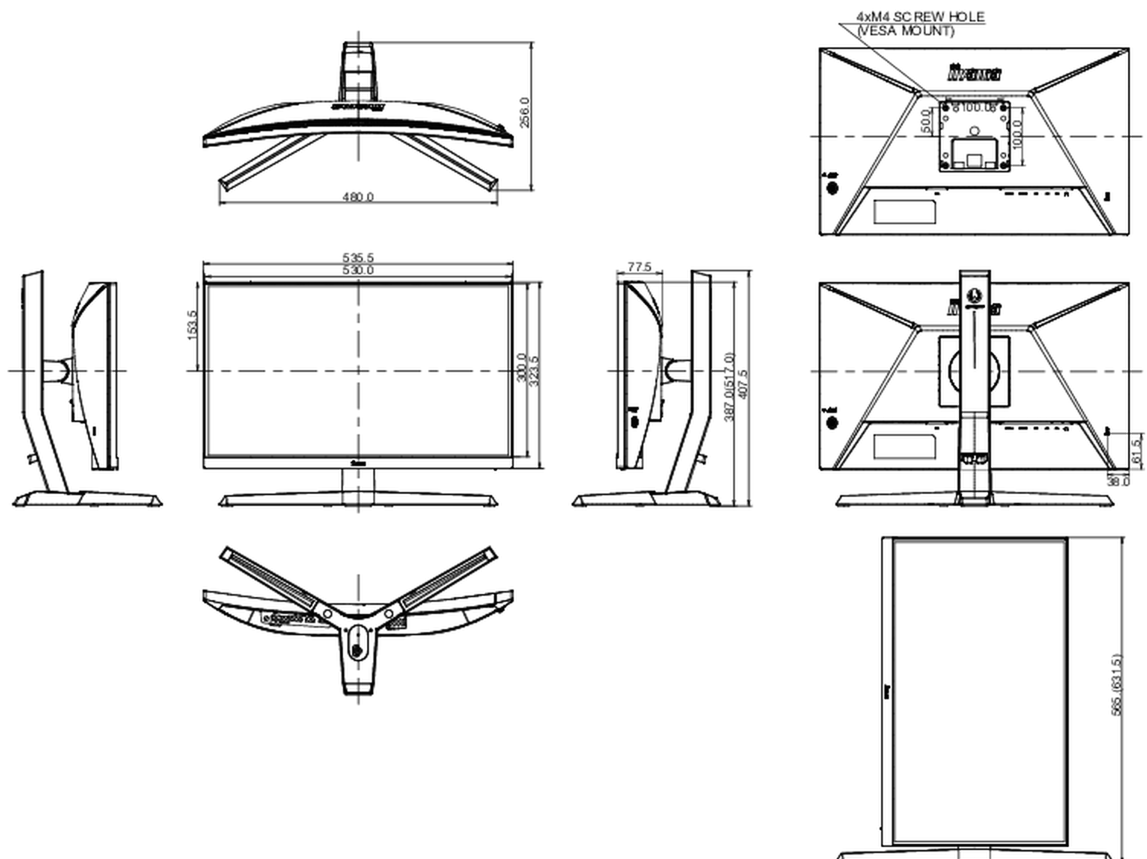

Cable management system

yes

05 ACCESSORIES INCLUDED

Cables

power, USB, DP

Other

quick start guide, safety guide

06 POWER MANAGEMENT

Power supply unit

internal

Power supply

AC 100 - 240V, 50/60Hz

Power usage

22W typical, 0.5W stand by, 0.3W off mode

07 SUSTAINABILITY

Regulations

CE, TÜV-Bauart, EAC, RoHS support, ErP, WEEE, REACH

Energy efficiency class

A

Other

REACH SVHC above 0.1%: Lead

08 DIMENSIONS / WEIGHT

Product dimensions W x H x D

535.5 x 387 (517) x 256mm

Box dimensions W x H x D

694 x 506 x 221mm

Weight (without box)

4.8kg

Weight (with box)

6.8kg

EAN code

4948570118144