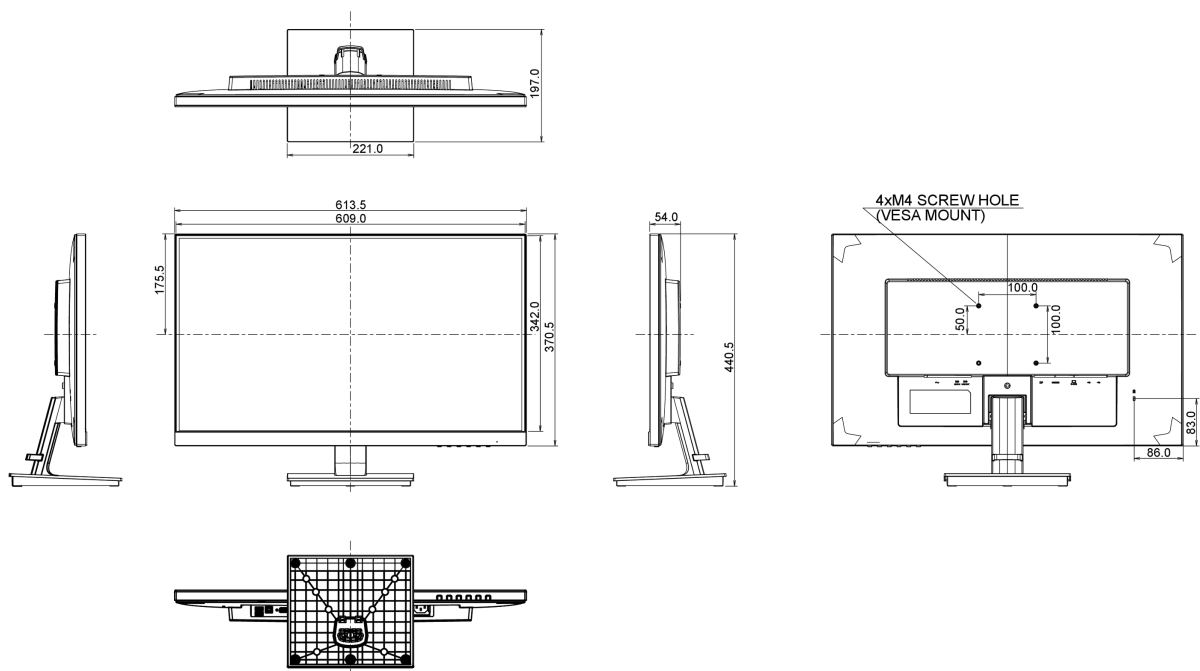

04 MECHANICAL

Display position adjustments	tilt
Tilt angle	22° up; 5° down
VESA mounting	100 x 100mm

05 ACCESSORIES INCLUDED

Cables	power, USB, HDMI
--------	------------------

Other

quick start guide, safety guide

Regulations

CE, TÜV-GS, RoHS support, ErP, ENERGY STAR®, WEEE, CU, REACH

Energy efficiency class

A+

Other

REACH SVHC above 0.1%: Lead

08 DIMENSIONS / WEIGHT

Product dimensions W x H x D

613.5 x 440.5 x 197mm

Weight (without box)

5.3kg

EAN code

4948570115365

09 EU ENERGY EFFICIENCY LABEL

Manufacturer

iiyama